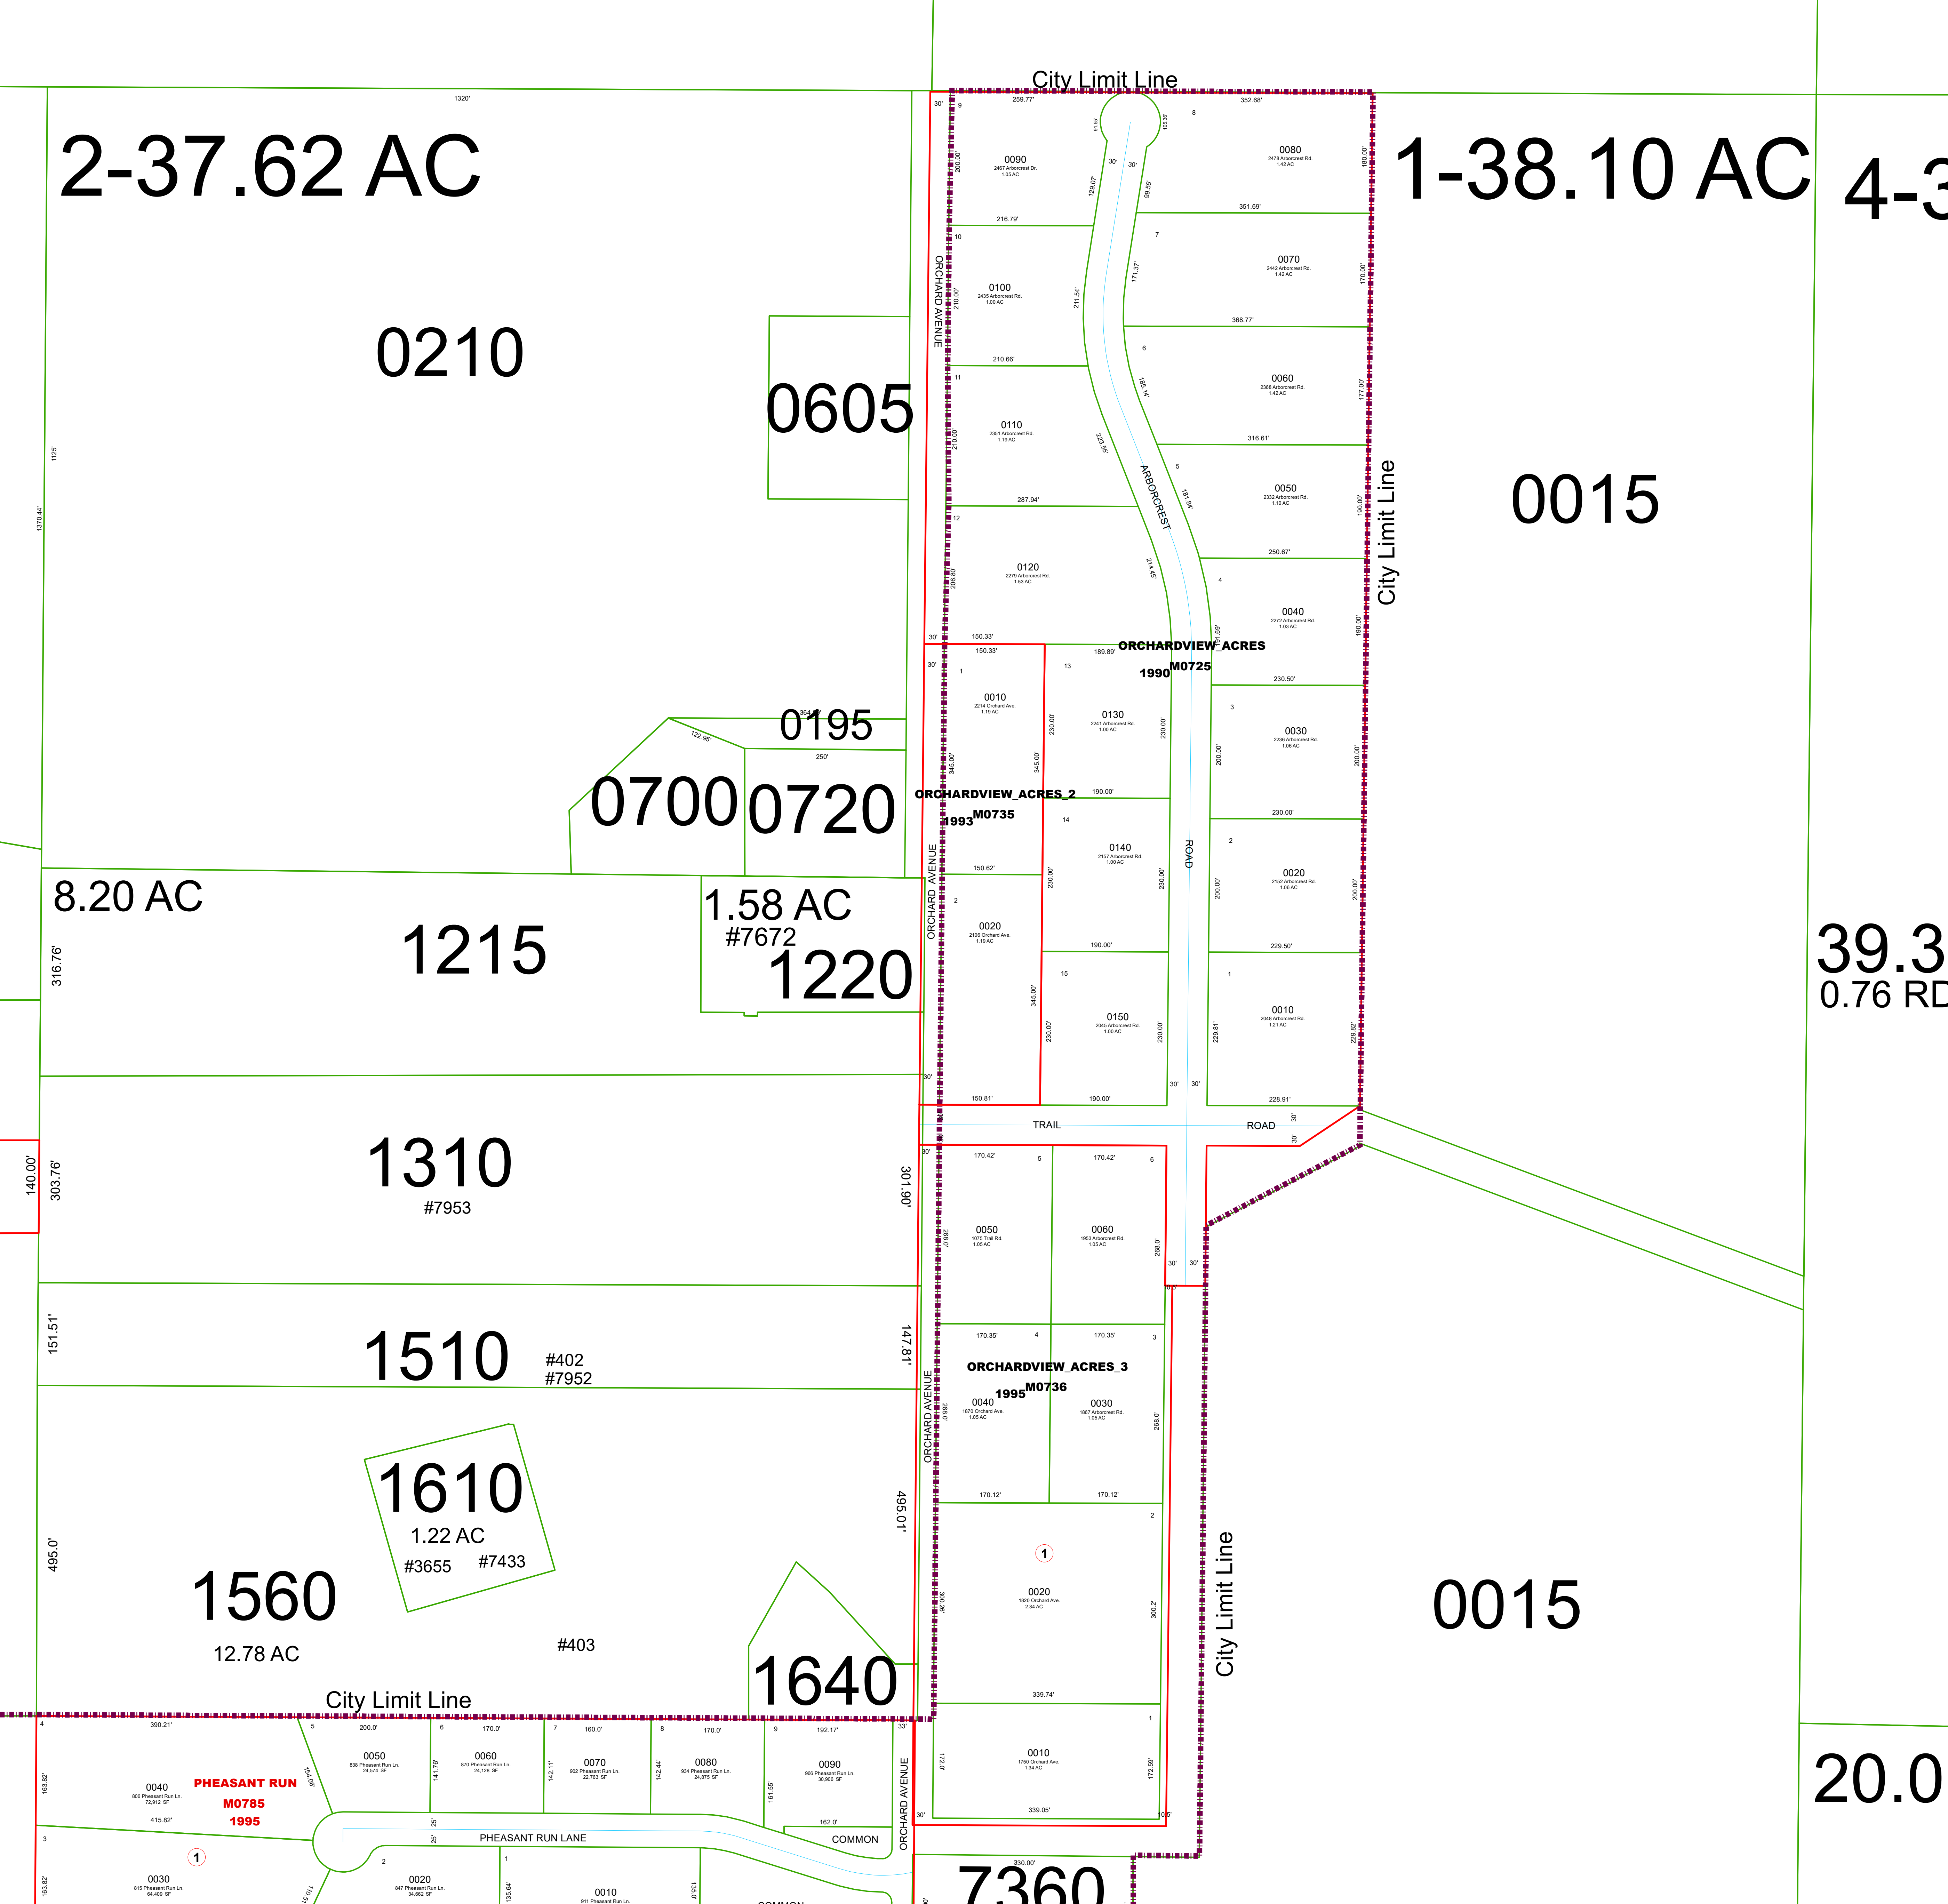

SCALE SHEET NUMBER

1" = 100'

PLOT DATE

July 2021

FILE NAME

moscow_mapbook.mxd Debbie Jacobs, Cartographer

2-37.62 AC

0210